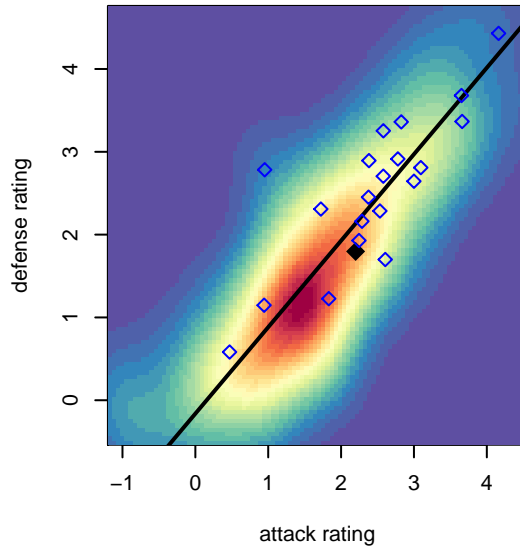

THUSC Zirconium G99

Tualatin Hills United SC
 Tualatin Hills, OR
 G99 total strength=1377
 attack=9.02 defense=6.03

alt names used:
 TUALATIN HILLS UNITED SC THUSC ZIRCONIUM
 THUSC Zirconium
 THUSC Zirconium
 Tualatin Hills United SC U15 Reserves Zirconium
 THUSC Reserves G99

Venues played:
 2014 United Cup U15
 2014 Oswego Nike Cup Gold U15
 2014 NWCL U15
 2014 Portland Winter Showcase U15
 2014 OPL State Cup U15

THUSC Zirconium G99
 Dots are actual minus expected GF (blue circles) and GA (red triangles).
 Blue line is smoothed change in attack strength. Red is smoothed change in defense strength.

**attack and defense variance (black dot)
relative to other teams
and top 10 in region**

**attack and defense rating
relative to others at age
and all opponents in last 13 months**

**attack and defense rating
relative to others at age
and all opponents in last 13 months**

Performance relative to 13 month average

Performance relative to 13 month average

Distribution of opponents
 Red = Lose zone, Blue = Win zone, Green = Even
 Black line separates win/lose zones

lot. A=Neither has attack advantage, B=Opponent has both attack and defense advantage, C=Opponent has both attack and defense disadvantage, D=Both have