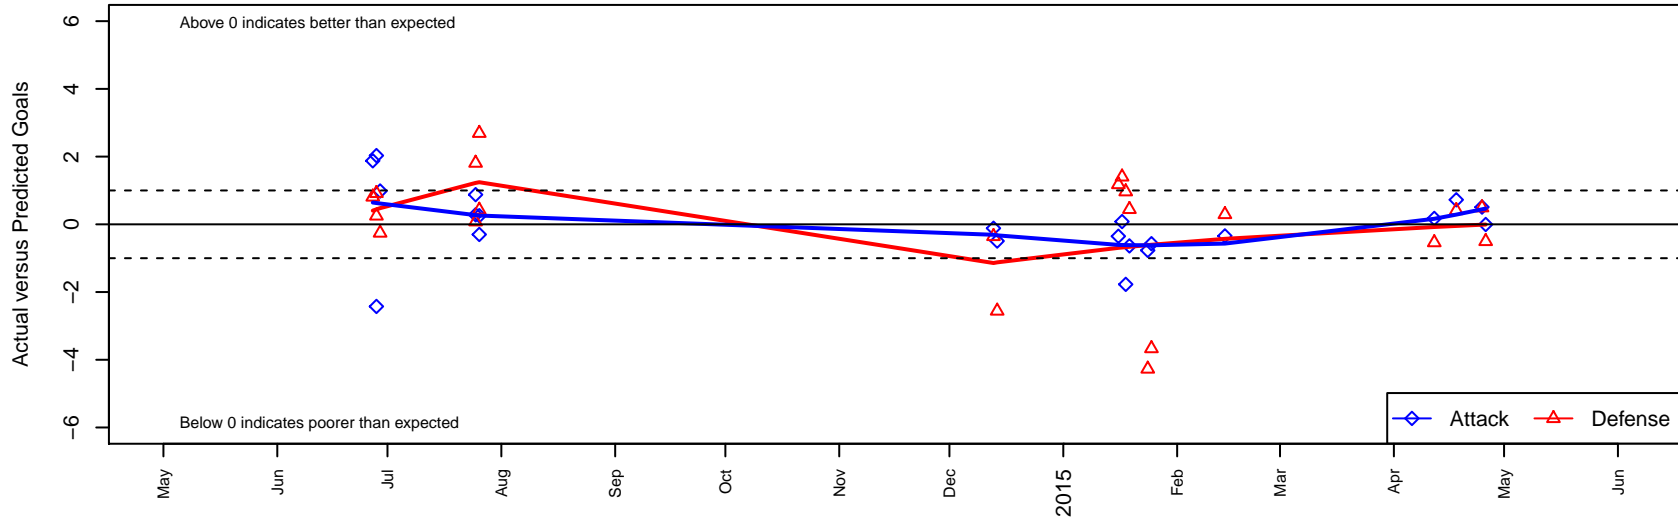

THUSC Zirconium G99

Tualatin Hills United SC
 Tualatin Hills, OR
 G99 total strength=1377
 attack=9.02 defense=6.03

alt names used:
 TUALATIN HILLS UNITED SC THUSC ZIRCONIUM
 THUSC Zirconium
 THUSC Zirconium
 Tualatin Hills United SC U15 Reserves Zirconium
 THUSC Reserves G99

Venues played:
 2014 United Cup U15
 2014 Oswego Nike Cup Gold U15
 2014 NWCL U15
 2014 Portland Winter Showcase U15
 2014 OPL State Cup U15

THUSC Zirconium G99
 Dots are actual minus expected GF (blue circles) and GA (red triangles).
 Blue line is smoothed change in attack strength. Red is smoothed change in defense strength.

**attack and defense variance (black dot)
relative to other teams
and top 10 in region**

**attack and defense rating
relative to others at age
and all opponents in last 13 months**

**attack and defense rating
relative to others at age
and all opponents in last 13 months**

Performance relative to 13 month average

Performance relative to 13 month average

Distribution of opponents
 Red = Lose zone, Blue = Win zone, Green = Even
 Black line separates win/lose zones

lot. A=Neither has attack advantage, B=Opponent has both attack and defense advantage, C=Opponent has both attack and defense disadvantage, D=Both have