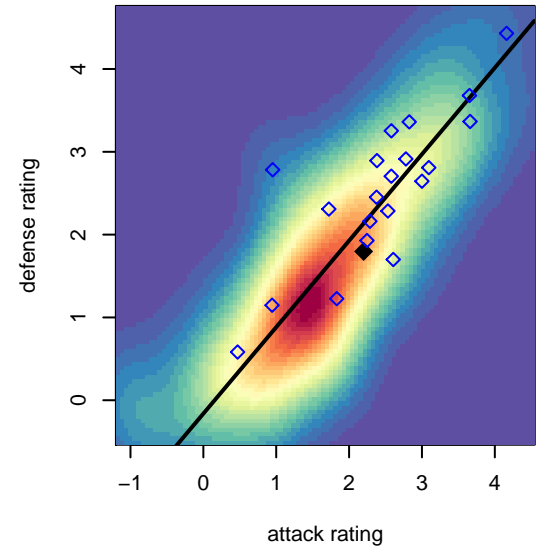

THUSC Zirconium G99

Tualatin Hills United SC
 Tualatin Hills, OR
 G99 total strength=1377
 attack=9.02 defense=6.03

alt names used:
 TUALATIN HILLS UNITED SC THUSC ZIRCONIUM
 THUSC Zirconium
 THUSC Zirconium
 Tualatin Hills United SC U15 Reserves Zirconium
 THUSC Reserves G99

Venues played:
 2014 United Cup U15
 2014 Oswego Nike Cup Gold U15
 2014 NWCL U15
 2014 Portland Winter Showcase U15
 2014 OPL State Cup U15

THUSC Zirconium G99
 Dots are actual minus expected GF (blue circles) and GA (red triangles).
 Blue line is smoothed change in attack strength. Red is smoothed change in defense strength.

**attack and defense variance (black dot)
relative to other teams
and top 10 in region**

**attack and defense rating
relative to others at age
and all opponents in last 13 months**

**attack and defense rating
relative to others at age
and all opponents in last 13 months**

Performance relative to 13 month average

Performance relative to 13 month average

Distribution of opponents
 Red = Lose zone, Blue = Win zone, Green = Even
 Black line separates win/lose zones

lot. A=Neither has attack advantage, B=Opponent has both attack and defense advantage, C=Opponent has both attack and defense disadvantage, D=Both have