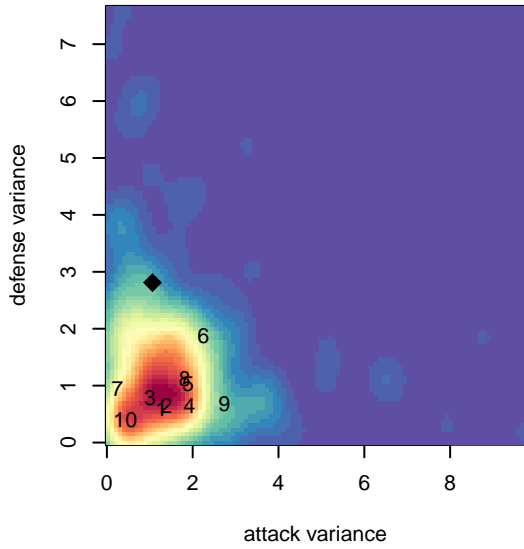

THUSC Zirconium G99

Tualatin Hills United SC
 Tualatin Hills, OR
 G99 total strength=1377
 attack=9.02 defense=6.03

alt names used:
 TUALATIN HILLS UNITED SC THUSC ZIRCONIUM
 THUSC Zirconium
 THUSC Zirconium
 Tualatin Hills United SC U15 Reserves Zirconium
 THUSC Reserves G99

Venues played:
 2014 United Cup U15
 2014 Oswego Nike Cup Gold U15
 2014 NWCL U15
 2014 Portland Winter Showcase U15
 2014 OPL State Cup U15

THUSC Zirconium G99
 Dots are actual minus expected GF (blue circles) and GA (red triangles).
 Blue line is smoothed change in attack strength. Red is smoothed change in defense strength.

**attack and defense variance (black dot)
relative to other teams
and top 10 in region**

**attack and defense rating
relative to others at age
and all opponents in last 13 months**

**attack and defense rating
relative to others at age
and all opponents in last 13 months**

Performance relative to 13 month average

Performance relative to 13 month average

Distribution of opponents
 Red = Lose zone, Blue = Win zone, Green = Even
 Black line separates win/lose zones

lot. A=Neither has attack advantage, B=Opponent has both attack and defense advantage, C=Opponent has both attack and defense disadvantage, D=Both have