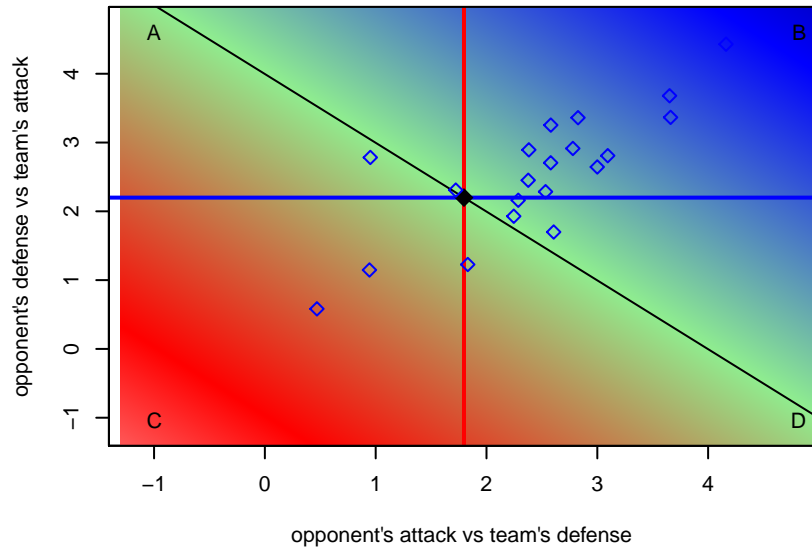

Venues played:
 2014 United Cup U15
 2014 Oswego Nike Cup Gold U15
 2014 NWCL U15
 2014 Portland Winter Showcase U15
 2014 OPL State Cup U15

THUSC Zirconium G99
 Dots are actual minus expected GF (blue circles) and GA (red triangles).
 Blue line is smoothed change in attack strength. Red is smoothed change in defense strength.

**attack and defense variance (black dot)
relative to other teams
and top 10 in region**

**attack and defense rating
relative to others at age
and all opponents in last 13 months**

**attack and defense rating
relative to others at age
and all opponents in last 13 months**

Performance relative to 13 month average

Performance relative to 13 month average

Distribution of opponents
 Red = Lose zone, Blue = Win zone, Green = Even
 Black line separates win/lose zones

lot. A=Neither has attack advantage, B=Opponent has both attack and defense advantage, C=Opponent has both attack and defense disadvantage, D=Both have